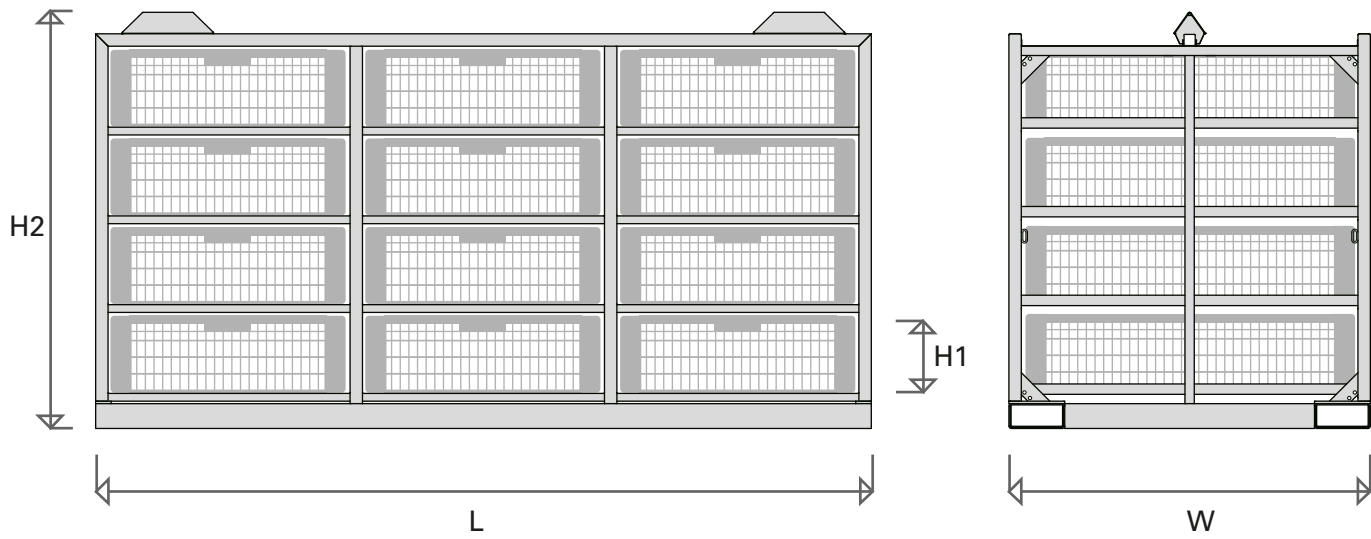

# Meyn drawer module

Type					
		4L	5L	4LS	5LS
Drawers		12	15	12	15
Drawers height (H1)	mm	255	255	220	220
Length (L)	mm	2,430	2,430	2,430	2,430
Width (W)	mm	1,160	1,160	1,160	1,160
Height (H2)	mm	1,332	1,618	1,213	1,469
Stack height	mm	2,594	3,166	2,356	2,868
Stack height 4+5	mm	2,880		2,612	
Weight	kg	400	440	390	430
Loading capacity at 160 cm <sup>2</sup> /kg		600	750	600	750

# Meyn drawer module

- Heavy duty construction.
- Hygienic design, easy to clean.
- Optimum ventilation.

- Left drawer is type LS, right drawer is type L.