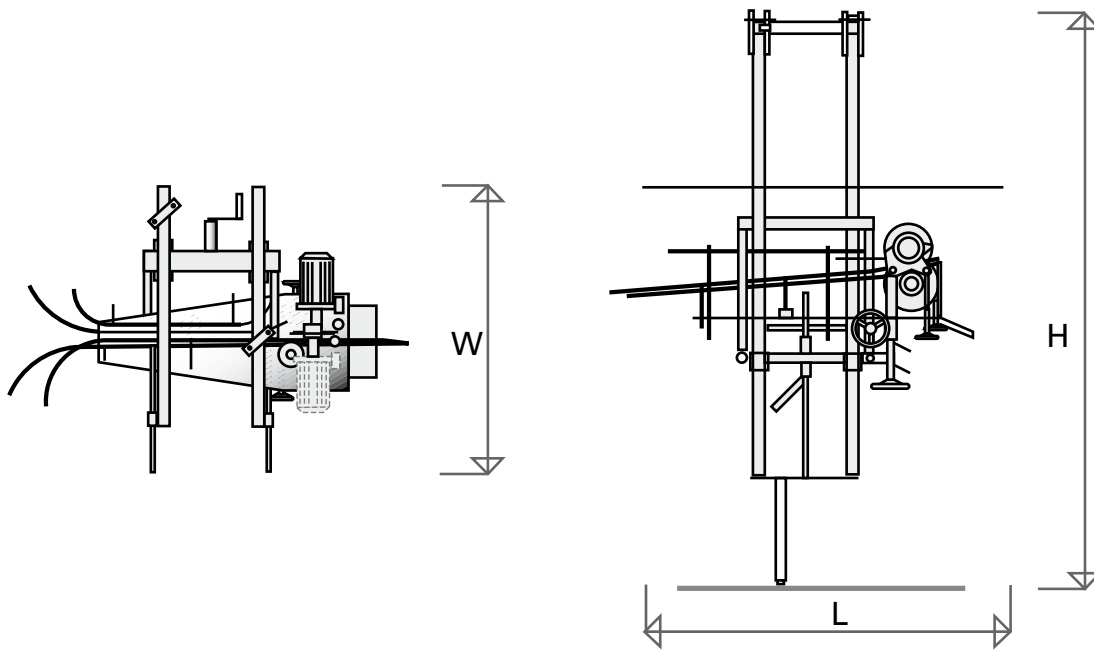

# Meyn killer

Capacity	BPH	12,000
Live weight	kg	1.0-5.0
Length (L)	mm	1,840
Width (W)	mm	1,420
Height (H)	mm	2,800
Weight	kg	275
Electric power installed	kW	0.75
Option:		
Double knife		
Electric power installed	kW	2 x 0.75

# Meyn killer

- Wide weight range can be processed within one machine setting.
- Exact positioning of the bird in machine results in high performance.
- Inlet guides designed to overcome wing damage.
- Very sturdy construction.