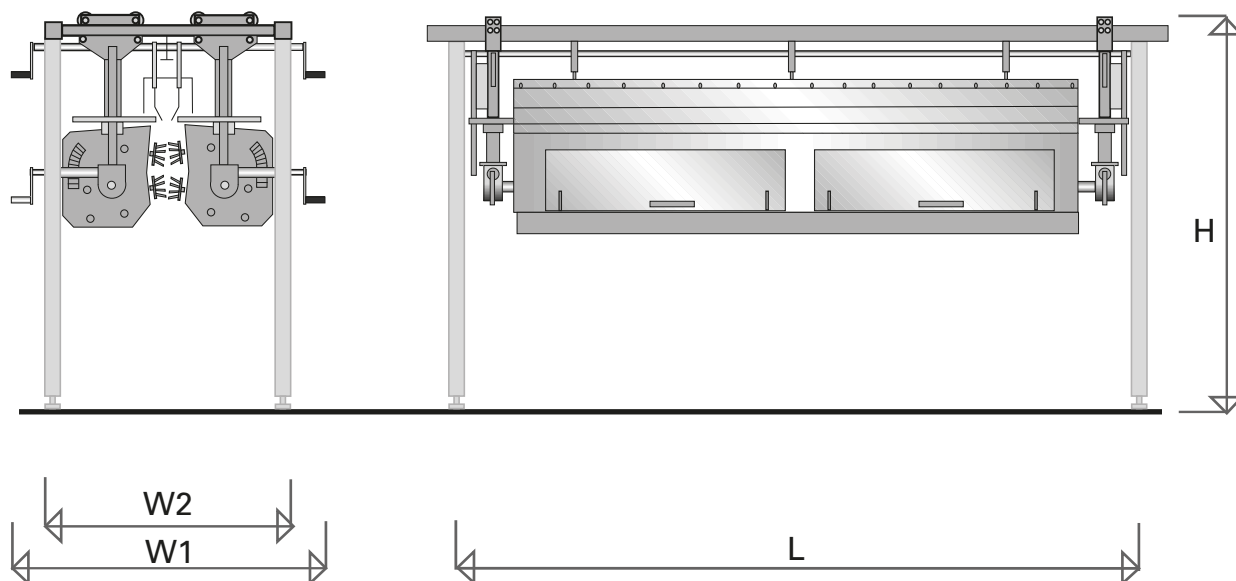

Meyn plucker JM series

Model		JM32	JM64
Live weight	kg	1.0-5.0	1.0-5.0
Length (L)	mm	2,930	4,610
Width (W1)	mm	2,400	2,400
Width (W2)	mm	1,600	1,600
Height (H)	mm	1,800-2,000	1,800-2,000
Weight	kg	1,300	1,900
Electric power installed	kW	4x 2.2	8x 2.2
Water connection	BSP	1"	1"
Water consumption	l/bird	0.2-0.5	0.2-0.5
Options:	Lower beam	N/A	

Poultry Processing Solutions

Meyn plucker JM series

- High plucking performance.
- Cabinet can tilt for easy access during cleaning and maintenance.
- Very sturdy construction.
- Easy to adjust.