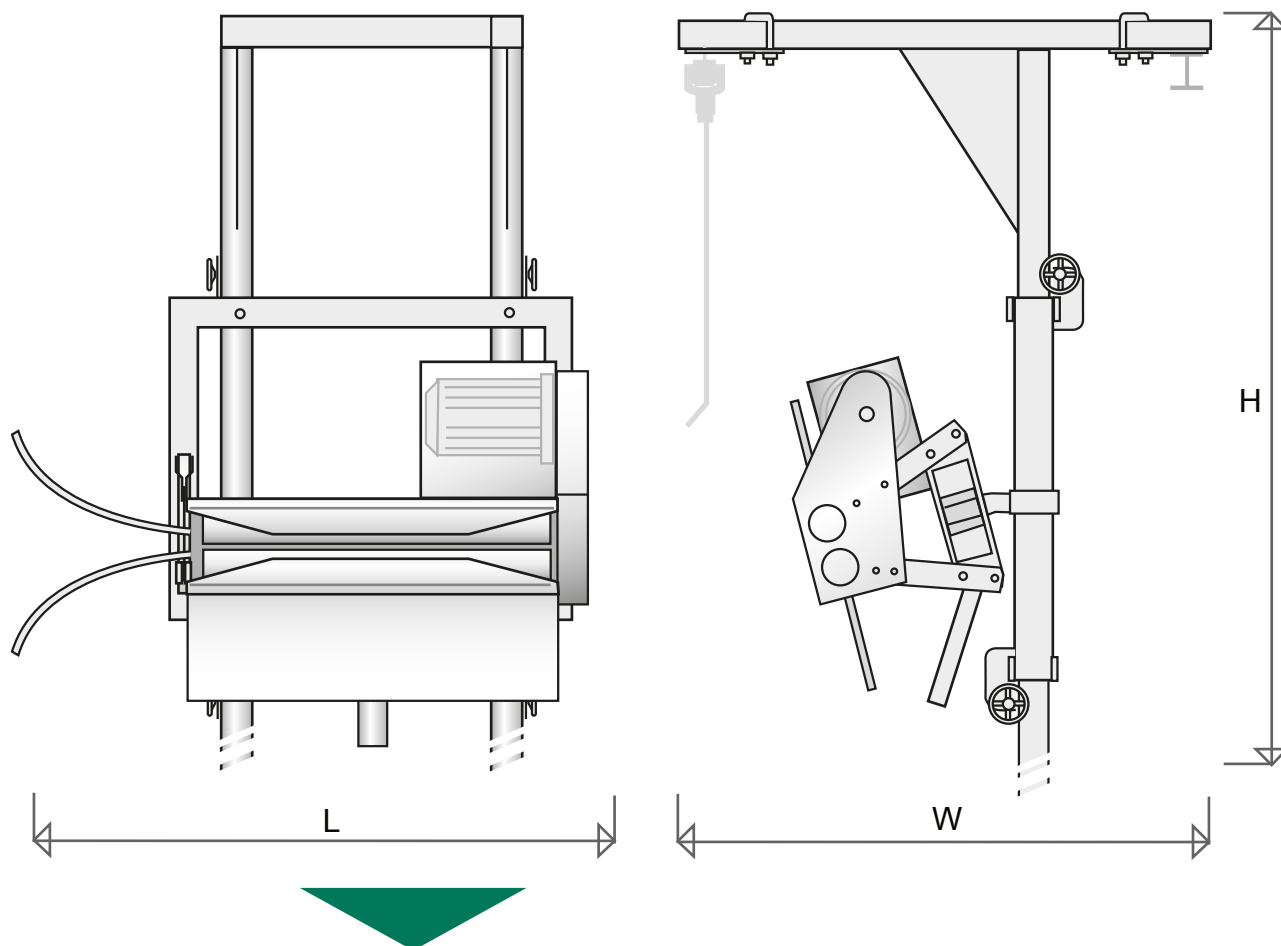

Meyn wing feather puller for turkeys

Product live weight range	kg	6-22	6-22
Capacity	BPH	2,000	2,000
Shackle pitch	inch	15	12
Length (L)	mm	1,650	1,650
Width (W)	mm	1,000	1,000
Height (H)	mm	2,500	2,500
Weight	kg	225	225
Electric power installed	kW	3.0	3.0
Water connection	BSP	1/2"	1/2"
Water consumption	m ³ /h	0.5	0.5

Poultry Processing Solutions

Meyn wing feather puller for turkeys

- Easy adjustable in height.
- Easy to clean.